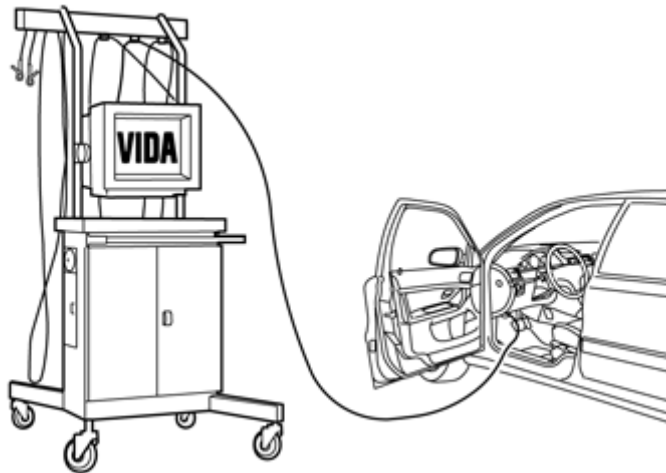

## Accessory installation

# Installation instructions, accessories

Volvo Car Corporation Gothenburg, Sweden

8

IMG-381226

9

IMG-242268

Download software (application) for the accessory's function according to the service information in VIDA.

**Order and download software according to:** 31414397

10

**Caution!**

The car may need to be restarted up to 3 times after the application has been loaded in order for the activation of Navigation to be completed.